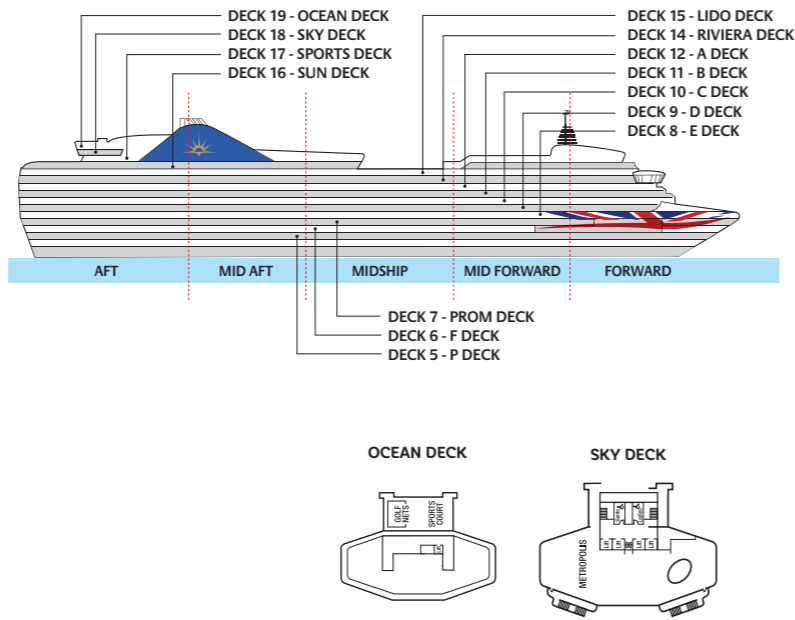

Ventura Deck plans

116,017 tons
Entered service in 2008
Normal operating capacity: 3,078 guests and 1,205 crew

Penthouse Suite with Bath/Shower

A1 A Deck

Suite with Bath/Shower

B2 Riviera Deck
B4 A, C & D Deck
B5 Lido & E Deck
BE D Deck

Superior Deluxe Balcony with Bath/Shower

DA **DB** **DD** D Deck
DE D & E Deck

Balcony with Shower

HA A, B & C Deck
HB A, B, C & Riviera Deck
HC Lido & Riviera Deck
HD A, B, C & D Deck
HE A, B, C, E & Riviera Deck
HF Lido & Riviera Deck

Outside with Shower

LB E Deck
LC P Deck
LE E & Riviera Deck
LF P Deck

Outside (Part Obstructed View) with Shower

MB **MC** **ME** E Deck
MF Lido & E Deck

Outside (Obstructed View) with Shower

NB **NC** **NF** E Deck